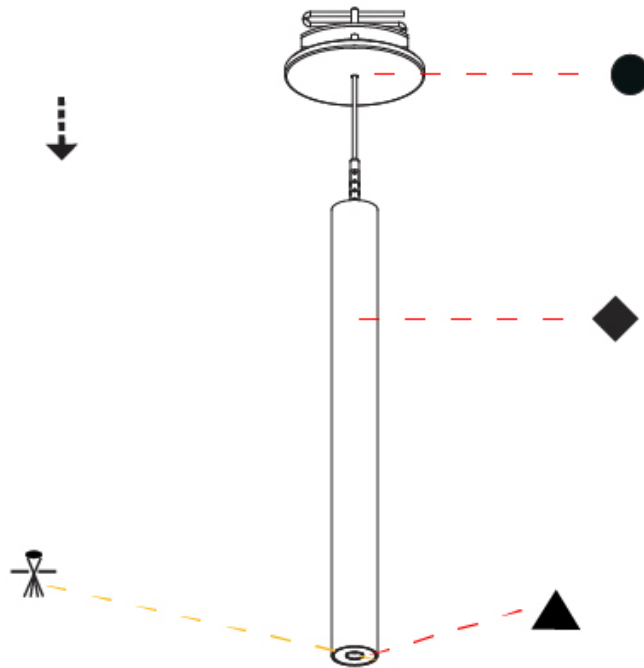

HANGOVER PLUG MONOPOINT RECESSED CANOPY SUSPENSION

A30840-

PROJECT
TYPE
SPECIFIER
QUANTITY
DATE

A