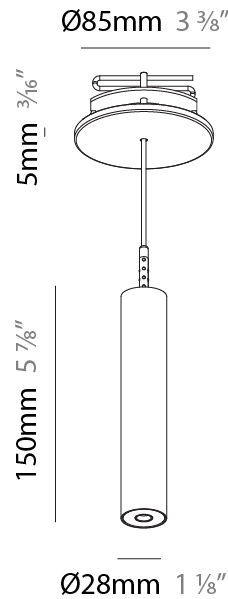

PHYSICAL

Shape: Cylinder
Diameter (mm): 28
Diameter (in): 1 1/8
Height (mm): 150
Height (in): 5 7/8
Max. Overall Height (mm): 2150
Max. Overall Height (in): 84 3/8
Min. Recessing Depth (mm): 75
Min. Recessing Depth (in): 2 15/16
Light Distribution: Downlight
Weight (kg): 0.274
Weight (lbs): 0.60
Fixture Finish: SSR / BKV / CWI / CRY / HAB / LAG / UFT / ITA / RUA / RUR / MIC / FTG / MYG / TWT / LOD / PUS / FRO / FUP / KIA / POP / BLS / SPG / MEY / GOH / GUM / CHC / COM / ABZ / JAG / OBR / MOS / ROR
Fixture Material: Aluminum
Cable Details: 2000mm or 4000mm Black Cable
Cut-out Measurements: 68mm / 2 11/16"

ELECTRICAL

Lamp Type: LED (Zhaga Standard)
Input Wattage (W): 6.6
Total Output Wattage (W): 6
Dimming: Tri-Mode (Non-Dimming and Phase Dimming (120Vac only) and 0-10V Dimming)
Driver Included: Yes
Driver Location: External
Driver Type: Constant Current - Universal
Driver Class: Class 2
Housing: ENCP3 w/Quick Connect
Input Voltage (V): 120 - 277
Constant Current (MA): 500

LED

Number of LEDs: 1
Color Temperature (°K): 2700 / 3000 / 4000
Max. Delivered Lumen (lm): 330 / 360 / 380
CRI: >90 CRI
Lamp Life (hrs): 50000
Upon Request: ***3500K available in minimum quantities (larger quantities upon request)

OPTICAL

Optic°: 24 / 32 / 34 / 55 / 58

RATINGS AND CERTIFICATIONS

Certified By: Certified for North American Standards
IP rating: IP20