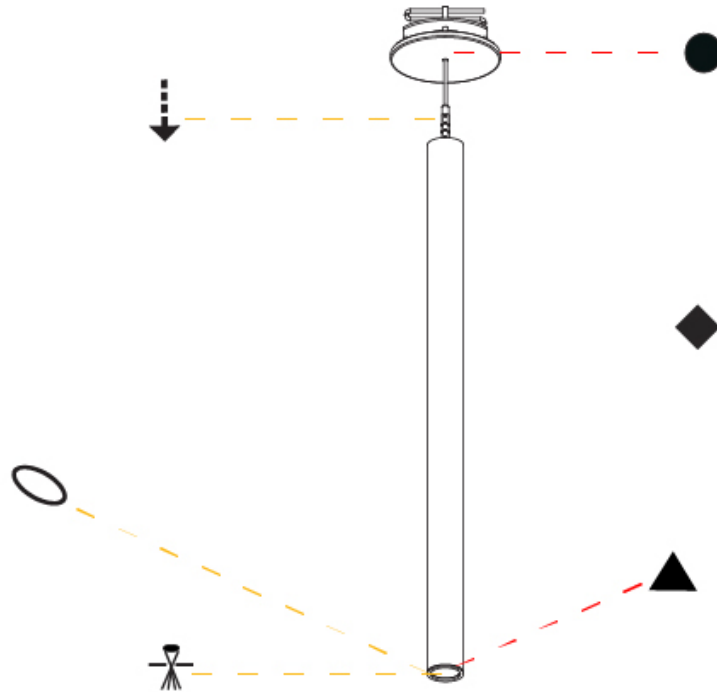

## HANGOVER PLUG SHINE MONOPOINT RECESSED CANOPY SUSPENSION

A30844-

PROJECT

TYPE

SPECIFIER

QUANTITY

DATE

A