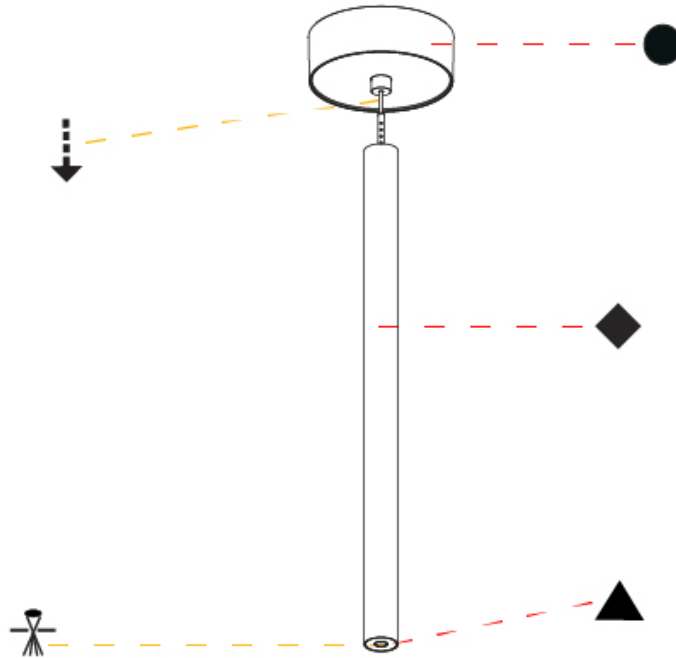

HANGOVER PLUG MONOPOINT SURFACE CANOPY SUSPENSION

A30846-

PROJECT
TYPE
SPECIFIER
QUANTITY
DATE