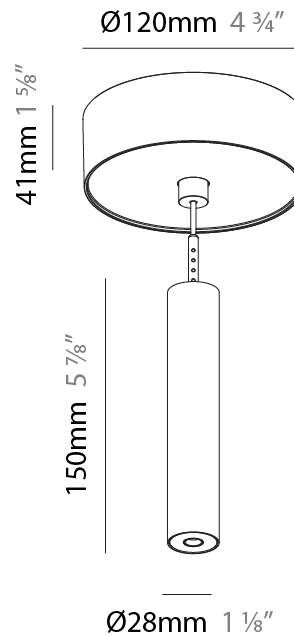

Series: Hangover
Subseries: Hangover Plug Monopoint Surface Canopy
Brand: Prolicht
Division: Architectural
Mounting Type: Suspension
Mounting Location: Ceiling
Subcategory: Pendant

PHYSICAL

Shape: Cylinder
Diameter (mm): 28
Diameter (in): 1 1/8
Height (mm): 150
Height (in): 5 7/8
Max. Overall Height (mm): 2150
Max. Overall Height (in): 84 3/8
Light Distribution: Downlight
Weight (kg): 0.422
Weight (lbs): 0.93
Fixture Finish: [SSR / BKV / CWI / CRY / HAB / LAG / UFT / ITA / RUA / RUR / MIC / FTG / MYG / TWT / LOD / PUS / FRO / FUP / KIA / POP / BLS / SPG / MEY / GOH / GUM / CHC / COM / ABZ / JAG / OBR / MOS / ROR](#)
Fixture Material: Aluminum
Cable Details: [2000mm or 4000mm Black Cable](#)

ELECTRICAL

Lamp Type: LED (Zhaga Standard)
Input Wattage (W): 6.6
Total Output Wattage (W): 6
Dimming: Tri-Mode (Non-Dimming and Phase Dimming (120Vac only) and 0-10V Dimming)
Driver Included: Yes
Driver Location: External
Driver Type: Constant Current - Universal
Driver Class: Class 2
Housing: ENCP3 w/Quick Connect
Input Voltage (V): 120 - 277
Constant Current (MA): 500

LED

Number of LEDs: 1
Color Temperature (°K): [2700 / 3000 / 4000](#)
Max. Delivered Lumen (lm): 330 / 360 / 380
CRI: >90 CRI
Efficiency (%): 86
Lamp Life (hrs): 50000
Upon Request: ***3500K available in minimum quantities (larger quantities upon request)

OPTICAL

Optic°: [24 / 32 / 34 / 55 / 58](#)

RATINGS AND CERTIFICATIONS

Certified By: Certified for North American Standards
IP rating: IP20